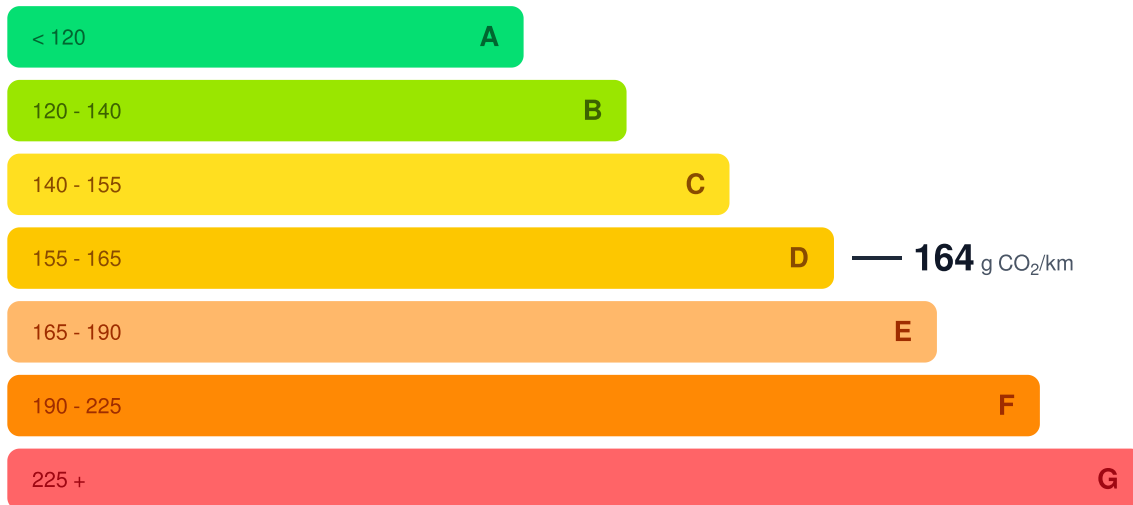

BMW Dealership

- ✓ Oil change
- ✓ Filter replacement
- ✓ Brake inspection

Jun 20, 2023

46,864 mi

Authorized Service

- ✓ Annual inspection
- ✓ Emissions test

Emissions

CO2 emissions of your vehicle (calculated in g/km):